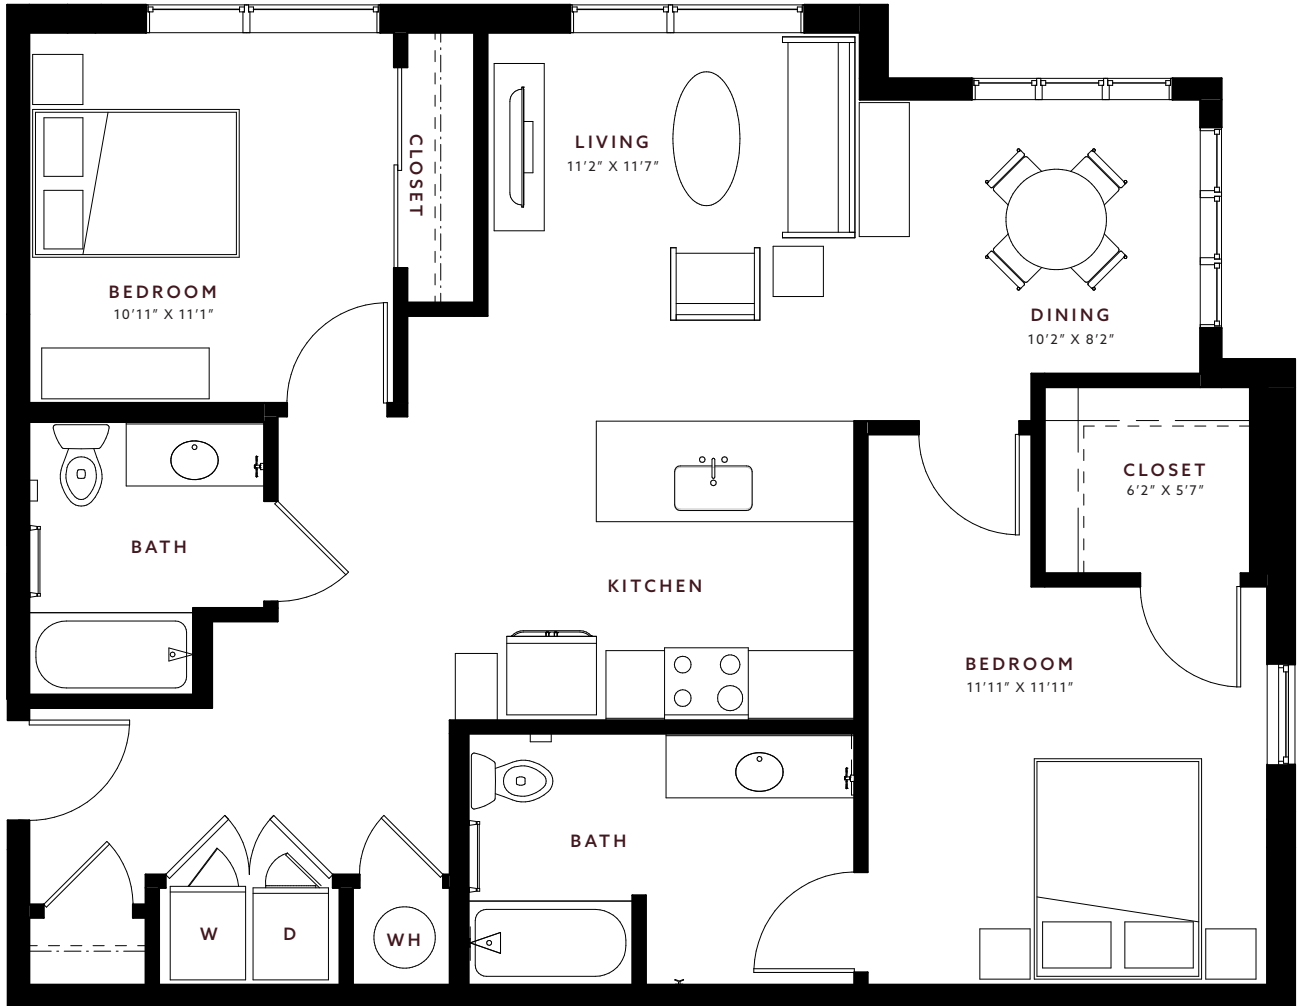

# Prairie Dropseed

2 BED | 2 BATH  
1,073 SQ FT

RENT:

UNIT #:

**prose**

AT PAINTED  
PRAIRIE

720-663-9690

PROSEPAINTEDPRAIRIE.COM

21650 E. 56TH PLACE

AURORA, CO 80019

**GREYSTAR**<sup>TM</sup>

Plans and elevations are artist's renderings only and may not accurately represent the actual condition of a home as constructed, and may contain options or furnishings which are not standard. We reserve the right to make changes to pricing, floor plans, specifications, dimensions and elevations without prior notice. Stated dimensions and square footage are approximate and should not be used as representation of the home's precise or actual size. Any statement, verbal or written, regarding the square footage size of any home has been estimated and should not be construed to indicate certainty. Garage and/or parking space sizes may vary from the final product and may not accommodate all vehicles.