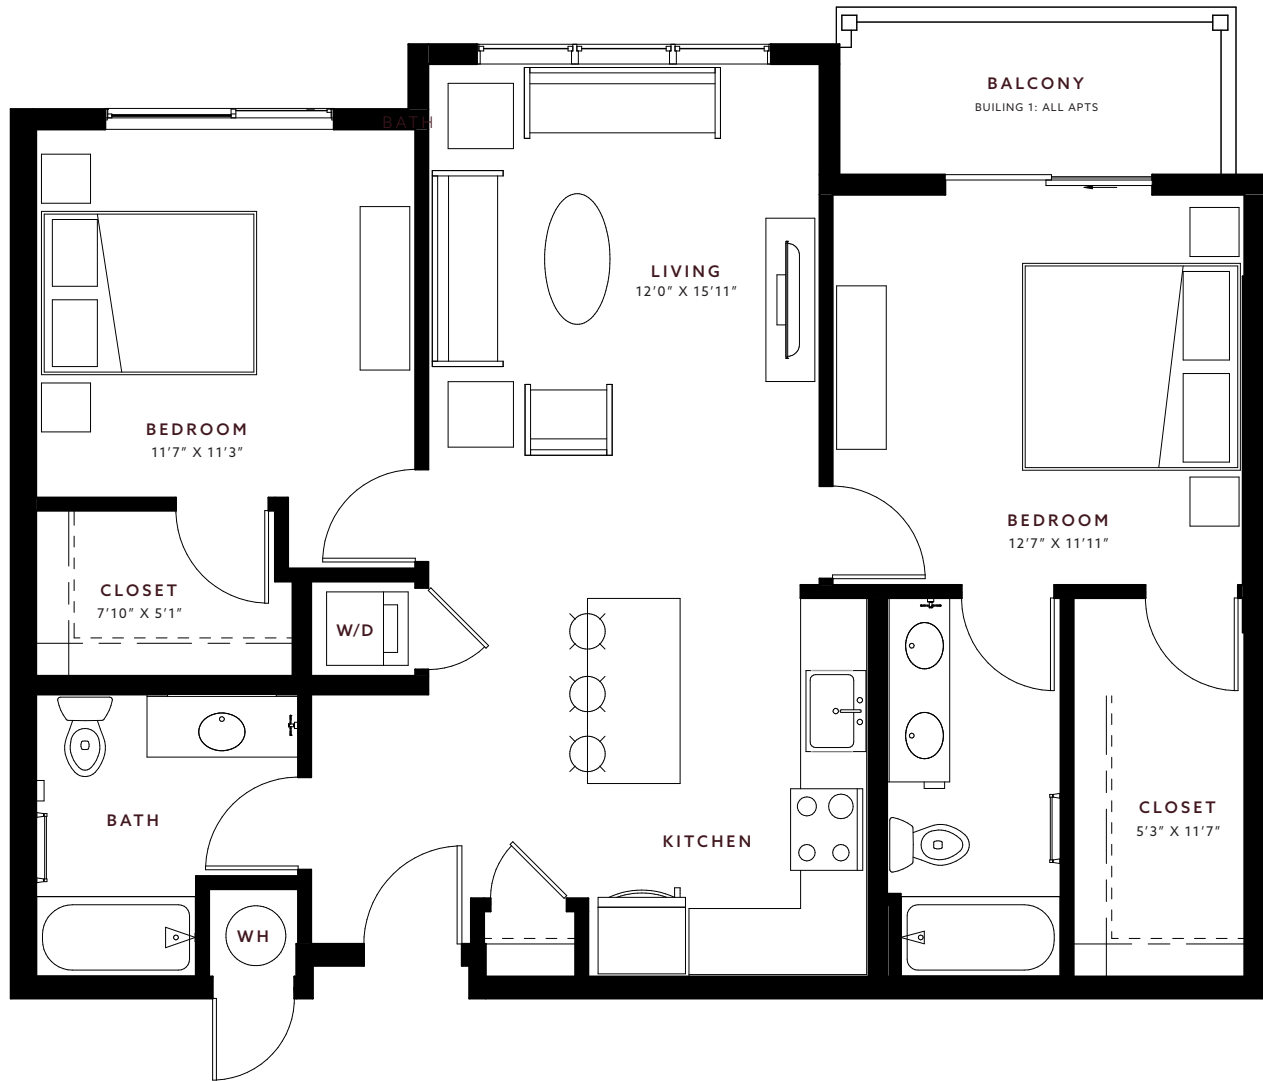

Western Wheat

2 BED | 2 BATH
1,004 SQ FT

RENT:

UNIT #:

prose

AT PAINTED
PRAIRIE

720-663-9690

PROSEPAINTEDPRAIRIE.COM

21650 E. 56TH PLACE

AURORA, CO 80019

GREYSTARTM

Plans and elevations are artist's renderings only and may not accurately represent the actual condition of a home as constructed, and may contain options or furnishings which are not standard. We reserve the right to make changes to pricing, floor plans, specifications, dimensions and elevations without prior notice. Stated dimensions and square footage are approximate and should not be used as representation of the home's precise or actual size. Any statement, verbal or written, regarding the square footage size of any home has been estimated and should not be construed to indicate certainty. Garage and/or parking space sizes may vary from the final product and may not accommodate all vehicles.