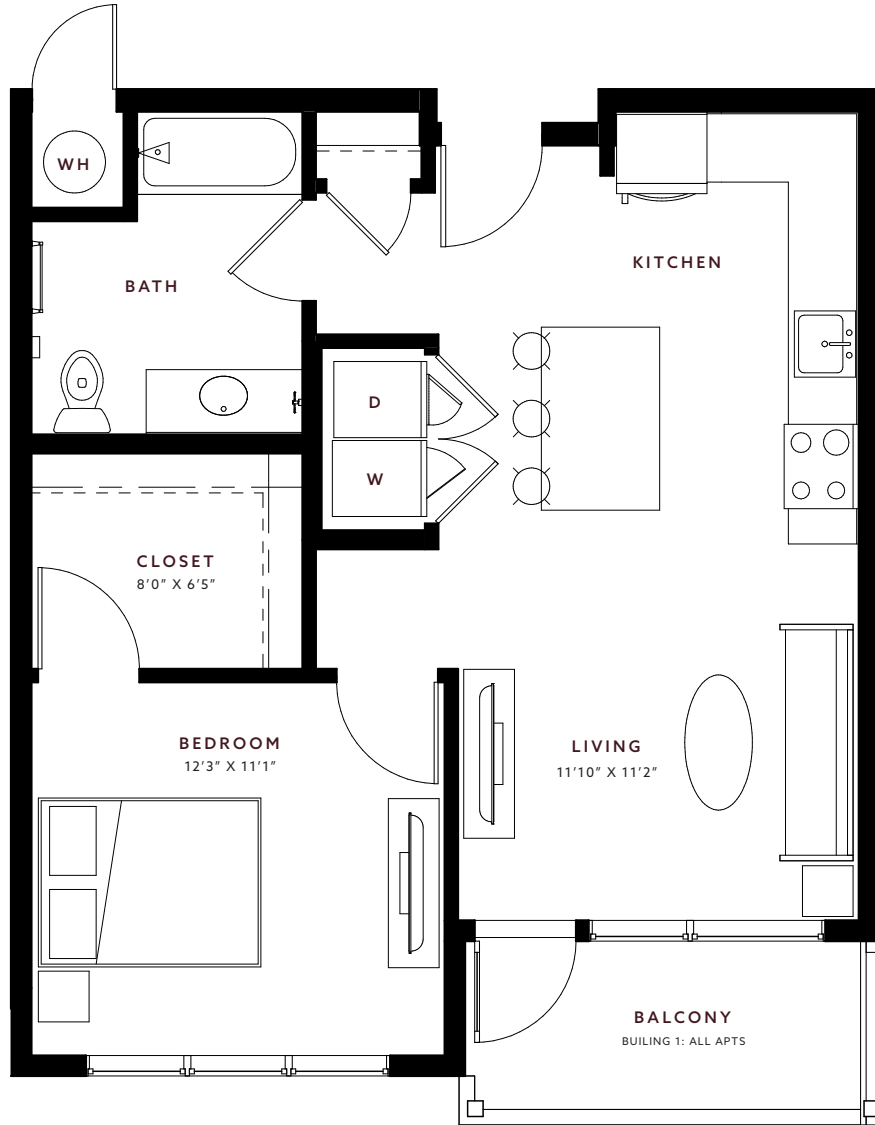

Sideoats Grama

1 BED | 1 BATH
674 SQ FT

RENT:

UNIT #:

prose

AT PAINTED
PRAIRIE

720-663-9690

PROSEPAINTEDPRAIRIE.COM

21650 E. 56TH PLACE

AURORA, CO 80019

GREYSTARTM

Plans and elevations are artist's renderings only and may not accurately represent the actual condition of a home as constructed, and may contain options or furnishings which are not standard. We reserve the right to make changes to pricing, floor plans, specifications, dimensions and elevations without prior notice. Stated dimensions and square footage are approximate and should not be used as representation of the home's precise or actual size. Any statement, verbal or written, regarding the square footage size of any home has been estimated and should not be construed to indicate certainty. Garage and/or parking space sizes may vary from the final product and may not accommodate all vehicles.