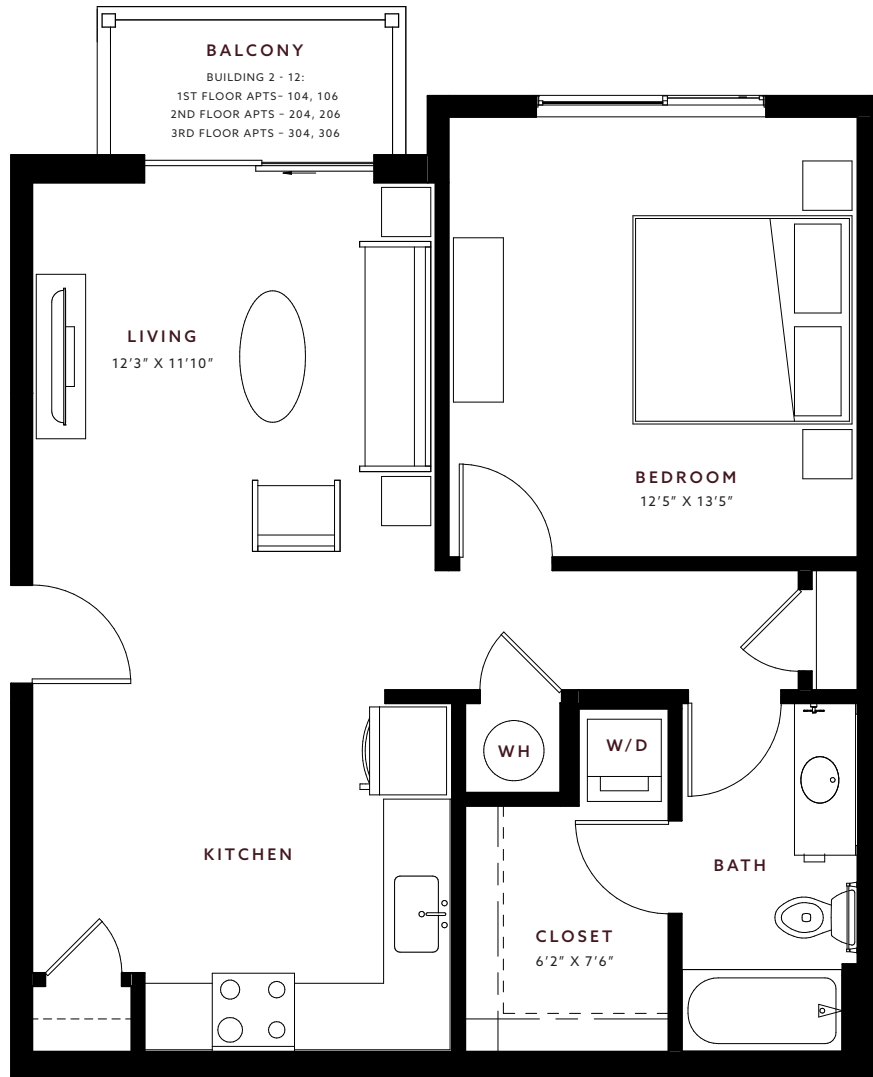

Little Bluestem

1 BED | 1 BATH
737 SQ FT

RENT:

UNIT #:

prose

AT PAINTED
PRAIRIE

720-663-9690

PROSEPAINTEDPRAIRIE.COM

21650 E. 56TH PLACE

AURORA, CO 80019

GREYSTARTM

Plans and elevations are artist's renderings only and may not accurately represent the actual condition of a home as constructed, and may contain options or furnishings which are not standard. We reserve the right to make changes to pricing, floor plans, specifications, dimensions and elevations without prior notice. Stated dimensions and square footage are approximate and should not be used as representation of the home's precise or actual size. Any statement, verbal or written, regarding the square footage size of any home has been estimated and should not be construed to indicate certainty. Garage and/or parking space sizes may vary from the final product and may not accommodate all vehicles.