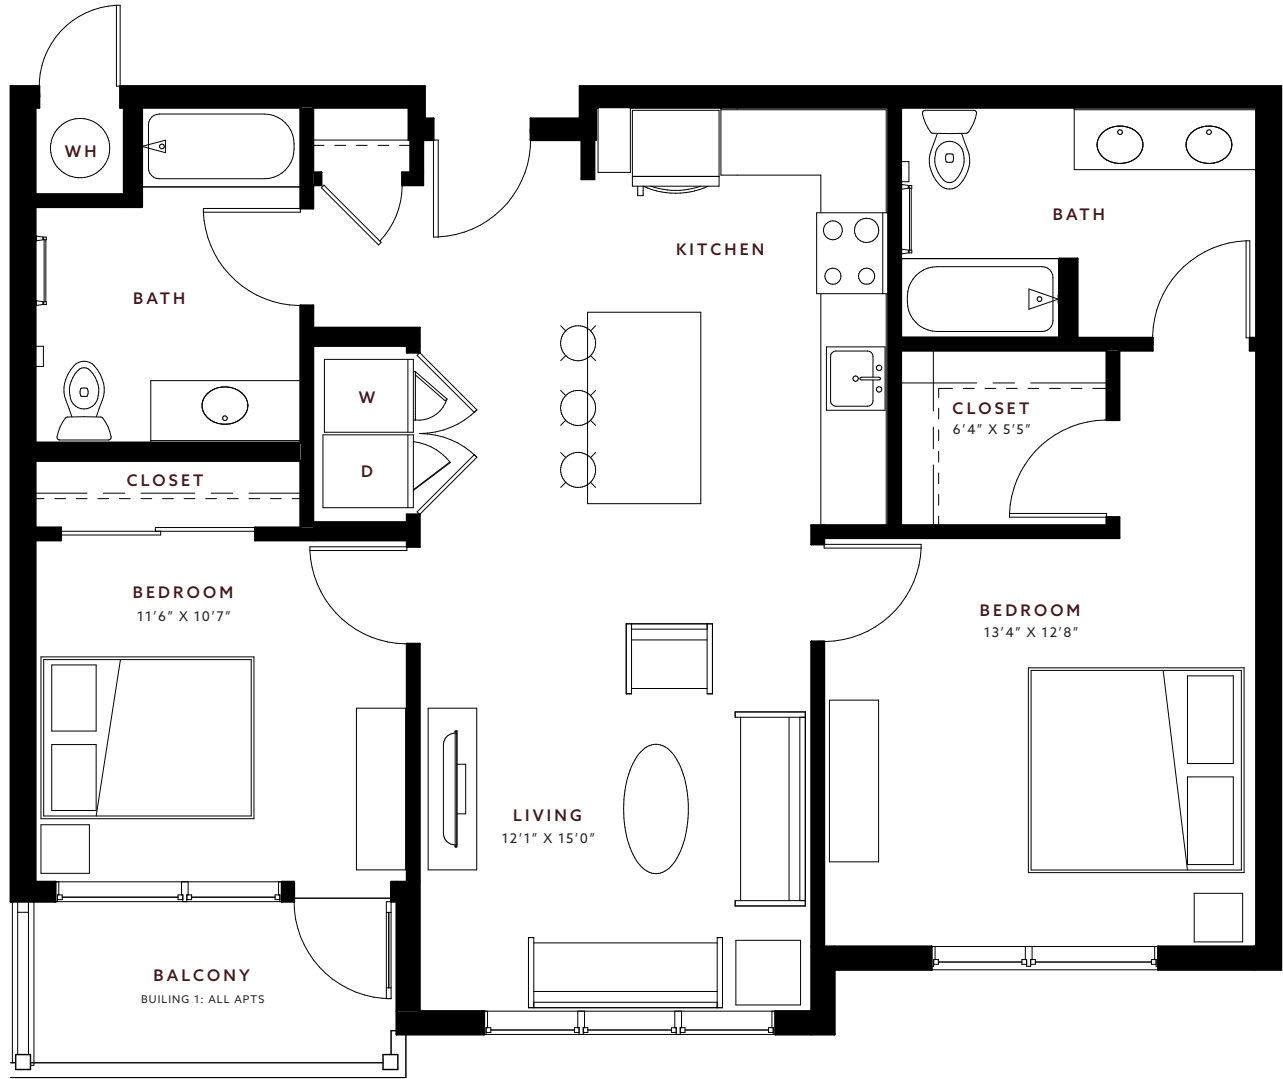

Big Bluestem

2 BED | 2 BATH
1,028 SQ FT

RENT:

UNIT #:

prose

AT PAINTED
PRAIRIE

720-663-9690

PROSEPAINTEDPRAIRIE.COM

21650 E. 56TH PLACE

AURORA, CO 80019

GREYSTAR™

Plans and elevations are artist's renderings only and may not accurately represent the actual condition of a home as constructed, and may contain options or furnishings which are not standard. We reserve the right to make changes to pricing, floor plans, specifications, dimensions and elevations without prior notice. Stated dimensions and square footage are approximate and should not be used as representation of the home's precise or actual size. Any statement, verbal or written, regarding the square footage size of any home has been estimated and should not be construed to indicate certainty. Garage and/or parking space sizes may vary from the final product and may not accommodate all vehicles.